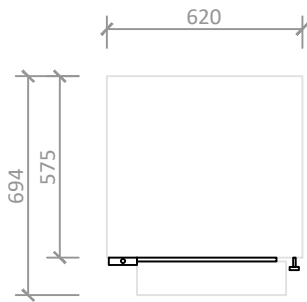

Electrostatic Air Cleaner

RY2500B

PLAN VIEW

FRONT VIEW

END VIEW

3D VIEW