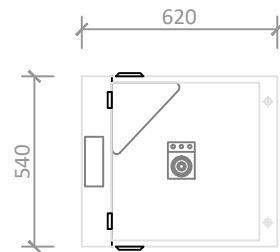

Electrostatic Air Cleaner

RY2500B

PLAN VIEW

FRONT VIEW

END VIEW

3D VIEW