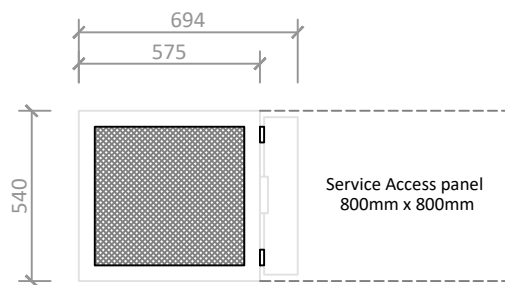

Electrostatic Air Cleaner

RY2500B

PLAN VIEW

FRONT VIEW

END VIEW

3D VIEW